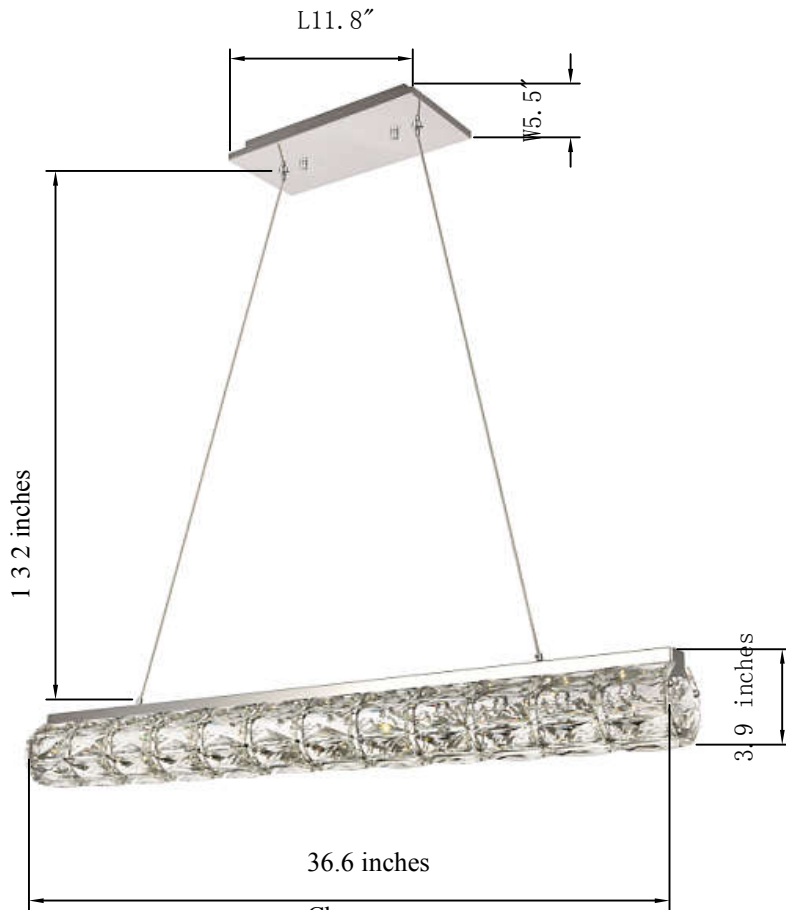

PRODUCT SPECIFICATION SHEET

VALETTA COLLECTION

VALETTA 1-Light Chrome Pendant Clear Crystal

Chrome
Item No:3501D36C

Satin gold
Item No:3501D36G

Available Finishes

The Collection is composed of Pendants,
Bathroom Lamp.

Dimensions

Canopy Size(in)	L11.8"W5.5"H1"
Chain/Rod Length	78.7"
Length	36.6"
Width	3.7"
Height	3.9"
Maximum Height	80"

Specifications

Finish	2 Finishes
Material	Stainless steel + Crystal
Crystal Color	Clear
Type	Pendant
Hanging Device	Steel wire
Voltage	110-125V
Dimmable	YES
Warranty	1 Year Limited
Shipment Type	Small Parcel

Bulb / Socket

Socket Type	LED SMD
Number of Lights	1
Wattage/Bulb	26 W
Included	YES

Installation

Indoor/Outdoor	Indoor
Dry/Wet/Damp	Dry
Weight	12 LBS
Wire Length	132"
Safety Rating	ETL Listed
Color temperature	4000K/3000K
Lumen	1800LM
CRI	85