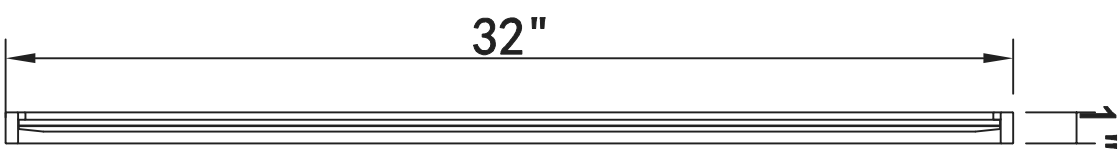

Front view

Side view

DWG. NO.

MODEL NO:  
MR4037BK

SPEC NO:

QUANTITY:

DATE:

CHECKED BY:

1-888-388-3390

Model #	MR4037BK	Product Type	Mirror	Product Width (in)	32	Product Depth (in)	1	Product Height (in)	32
Mirror Width	31.25"	Mirror Depth	0.16"	Mirror Height	31.25"	Frame shape	Round	Orientation	Vertical and Horizontal
Frame finish	Black	Frame material	Metal and MDF	Mounting / attachment type	Metal Inset hanger	Number of brackets	1	Beveled glass	Yes
Frameless	No	Package LENGTH	36.75	Package WIDTH	37.25	Package HEIGHT	4.5	Package Weight	44
Product weight	17.6	Shipment Type	Small Parcel						