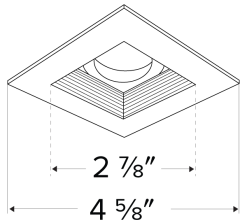

Technical Details

Construction: Diecast aluminum with a powder coated finish.

Installation: Twist-lock design allows for easy mounting onto the Koto™ LED Module. Clips securely mount trim into the housing and keeps ring flush with ceiling.

Lamp: Koto™ LED Module.

Dimensions: