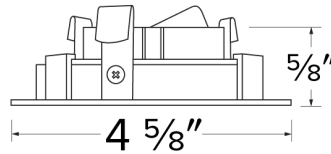

Product Numbers

Item	Finish
ELK4716W	All White
ELK4716BZ	All Bronze

Product Number Builder Example: ELK4716W

Unique™ 4" Square Baffle

Finish

ELK4716

- **W** All White
- **BZ** All Bronze