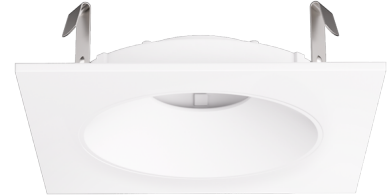

# Pex™ 4" Square Shallow Reflector

Pex™ Precision die-cast trims with twist-&-lock system for easy Koto™ Module installation

## Features

- 4" Square Shallow Reflector.
- Convenient twist-lock design for easy installation.
- Lamp: Koto™ LED Module.
- Wet location rated.

## Technical Details

**Construction:** Diecast aluminum with a powder coated finish.

**Installation:** Twist-lock design allows for easy mounting onto the Koto™ LED Module.

**Compatible Housing:** Compatible with 4" IC and non-IC housings.