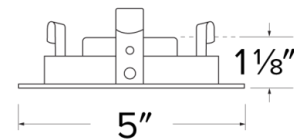

Pex™ 4" Square Shallow Reflector

Pex™ Precision die-cast trims with twist-&-lock system for easy Koto™ Module installation

Features

- 4" Square Shallow Reflector.
- Convenient twist-lock design for easy installation.
- Lamp: Koto™ LED Module.
- Wet location rated.

Technical Details

Construction: Diecast aluminum with a powder coated finish.

Installation: Twist-lock design allows for easy mounting onto the Koto™ LED Module.

Compatible Housing: Compatible with 4" IC and non-IC housings.

Lamp: Koto™ LED Module.

Options

Product Numbers

Item	Finish
ELK4216W	All White
ELK4216H	Haze with White Trim