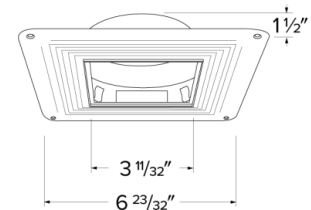

Pex™ 4" Square Adjustable Trimless Smooth Reflector Trim

Pex™ Precision Adjustable die-cast trims with Twist-&-Lock system for easy tool-free installation

Features

- 4" Square Adjustable Trimless Smooth Reflector
- Compatible with EL4SFS (new inventory only)
- Convenient twist-lock design for easy installation
- Damp Location Rated
- Lamp: Koto™ LED Module

Technical Details

Installation: Twist-lock design allows for easy mounting onto the Koto™ LED Module.

Lamp: Koto™ LED Module.

Options

EL4SFS

ELK459