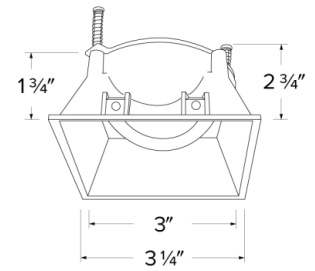

Pex™ 4" Square Adjustable Trimless Smooth Reflector Trim

Pex™ Precision Adjustable die-cast trims with Twist-&-Lock system for easy tool-free installation

Features

- 4" Square Adjustable Trimless Smooth Reflector
- Compatible with EL4SFS (new inventory only)
- Convenient twist-lock design for easy installation
- Damp Location Rated
- Lamp: Koto™ LED Module

Technical Details

Installation: Twist-lock design allows for easy mounting onto the Koto™ LED Module.

Lamp: Koto™ LED Module.

Options

EL4SFS - Frame

ELK459W - White Reflector

ELK459B - Black Reflector

ELK459H - Haze Reflector

EL4SFS

ELK459

Product Numbers

Item	Description	Finish
EL4SFS	Square Spackle Frame	
ELK459W	Square Adjustable Reflector Trim	All White
ELK459B	Square Adjustable Reflector Trim	All Black
ELK459H	Square Adjustable Reflector Trim	Haze