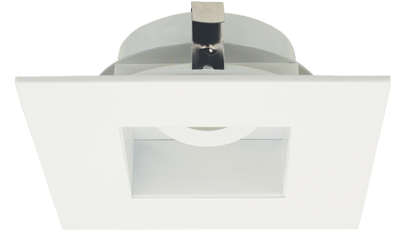

Pex™ 4" Square Adjustable Reflector

Pex™ Precision die-cast adjustable trims with twist-&-lock system for easy Koto™ Module installation

Features

- 4" Square Adjustable Reflector.
- 35° Tilt, 358° Rotation.
- 5" Sq.
- Convenient twist-lock design for easy installation.
- Damp Location Rated.
- Lamp: Koto™ LED Module.

Technical Details

Construction: Diecast aluminum with a powder coated finish.

Installation: Twist-lock design allows for easy mounting onto the Koto™ LED Module.

Lamp: Koto™ LED Module.

Options

All White

All Bronze

Dimensions

Dimensions

Product Numbers

Item	Finish
ELK4282W	All White
ELK4282BZ	All Bronze

Product Number Builder Example: **ELK4282W**

Pex™ 4" Square Adjustable Reflector

Finish

ELK4282