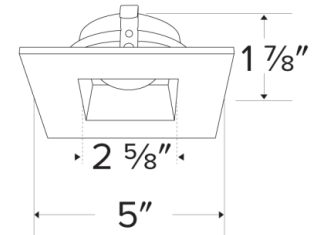

Dimensions

Dimensions

Product Numbers

Item	Finish
ELK4282W	All White
ELK4282BZ	All Bronze

Product Number Builder Example: **ELK4282W**

Pex™ 4" Square Adjustable Reflector

Finish

ELK4282