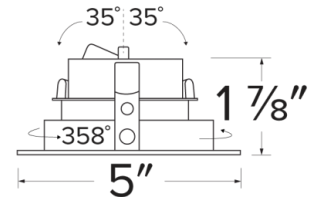

Dimensions

Dimensions

Product Numbers

Item	Finish
ELK4282W	All White
ELK4282BZ	All Bronze

Product Number Builder Example: **ELK4282W**

Pex™ 4" Square Adjustable Reflector

Finish

ELK4282