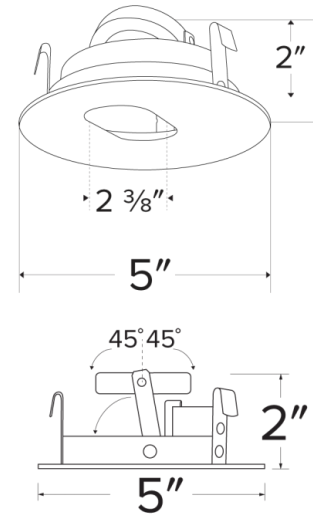

Dimensions

Product Numbers

Item	Finish
ELK4130W	Black with White Trim

Product Number Builder Example: ELK4130W

Pex™ 4" Slot Aperture

Finish

ELK4130

W

W Black with White Trim