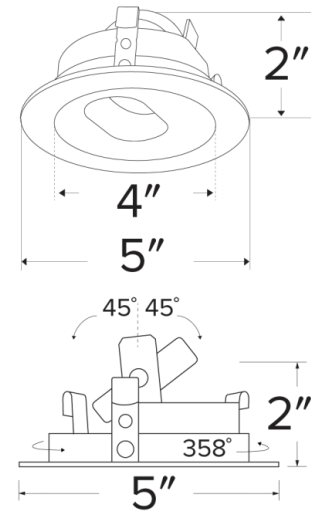

Dimensions

Product Numbers

Item	Finish
ELK4120W	Black with White Trim

Product Number Builder Example: ELK4120W

Pex™ 4" Round Rotatable Slot Aperture

Finish

ELK4120

W

W Black with White Trim