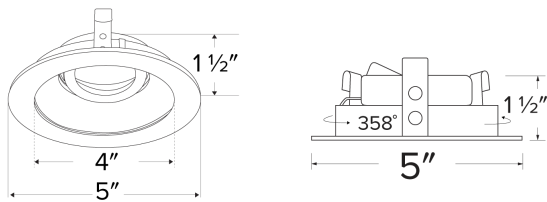

Technical Details

Construction: Diecast aluminum with a powder coated finish.

Installation: Twist-lock design allows for easy mounting onto the Koto™ LED Module.

Lamp: Koto™ LED Module.