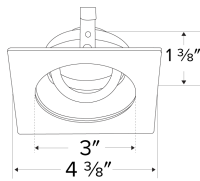

Technical Details

Construction: Diecast aluminum with a powder coated finish.

Installation: Twist-lock design allows for easy mounting onto the Koto™ LED Module.

Lamp: Koto™ LED Module only.