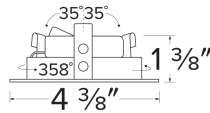

Technical Details

Construction: Diecast aluminum with a powder coated finish.

Installation: Twist-lock design allows for easy mounting onto the Koto™ LED Module.

Lamp: Koto™ LED Module only.