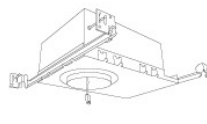

3" Shallow Maximum Adjustability ICA Housing
1000 lm (14.7W) w/ELK19 Series Module
1200 lm (14.7W) w/ELK21 Series Module
New Construction