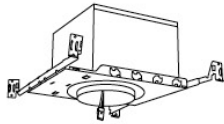

3" Koto™ Dedicated LED ICA Housings (24V DC Input)

24V DC 3" ICA Maximum Adjustability Housing
New Construction

CAT NO.	SPECIFICATIONS
E24V386ICA	Maximum Adjustability

*Requires 24V DC Transformer