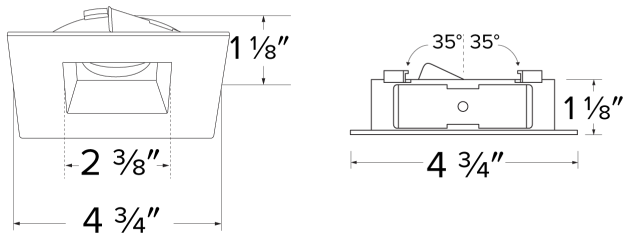

Dimensions:

Product Numbers

Item	Finish
ELK4741WW	All White
ELK4741BB	All Black
ELK4741BZBZ	All Bronze
ELK4741BW	Black with White Trim
ELK4741CW	Chrome with White Trim
ELK4741HW	Haze with White Trim