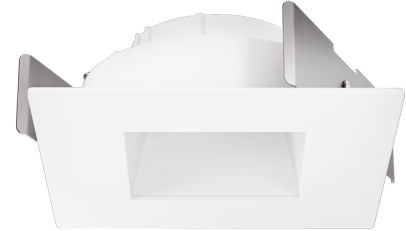

Flexa™ 4" Square Reflector for Koto™ Module

Mix and match any ring finish with any reflector or baffle finish

Features

- 2 Piece Flexa™ trims for maximum design flexibility.
- Convenient twist-lock design for ease of installation.
- Diecast construction for lasting quality.
- 4 3/4" O.D. - 2 3/8" I.D. - 1 1/8" H.
- **Square trim recommended for New Construction Housings only**
- Wet location rated.

Haze Reflector w/ White Trim

Technical Details

Construction: Diecast aluminum with a powder coated finish.

Installation: Twist-lock design allows for easy mounting onto the Koto™ LED Module. Clips securely mount trim into the housing and keeps ring flush with ceiling.