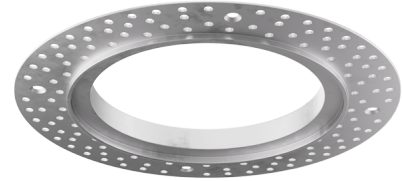

# 4" Round Flush Mount Trim Adapter

For 4" Pex™ Round Trims and Canless Koto™ Trims.

## Features

- 4" Round extra thin spackle frame for easy mounting.
- Designed to seamlessly flush trims to ceiling.
- Compatible 4" Pex™ Round trims: **ELK4116, ELK4118, ELK4127, ELK4129, ELK4710, ELK4713, ELK4715** Series.
- Compatible 4" Pex™ Canless Koto™ Round trims: **EKCL4116, EKCL4118, EKCL4127, EKCL4129, EKCL4710, EKCL4713, EKCL4715** Series.

## Technical Details

**Construction:** Extra thin spackle frame.

**Installation:** Easy mudding.

**Compatible Trims:** Compatible with 4" Pex Trims and 4" Pex Canless Koto™ Trims.

**Lamp:** Koto™ LED Module and Canless Koto™ LED Module.

## Product Numbers

Item	Description
EL4FMR	4" Round Flush Mount Trim Adapter