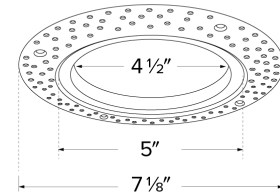

## Features

- 4" Round extra thin spackle frame for easy mounting.
- Designed to seamlessly flush trims to ceiling.
- Compatible 4" Pex™ Round trims: **ELK4116, ELK4118, ELK4127, ELK4129, ELK4710, ELK4713, ELK4715** Series.
- Compatible 4" Pex™ Canless Koto™ Round trims: **EKCL4116, EKCL4118, EKCL4127, EKCL4129, EKCL4710, EKCL4713, EKCL4715** Series.

## Technical Details

**Construction:** Extra thin spackle frame.

**Installation:** Easy mudding.

**Compatible Trims:** Compatible with 4" Pex Trims and 4" Pex Canless Koto™ Trims.

**Lamp:** Koto™ LED Module and Canless Koto™ LED Module.

## Dimensions