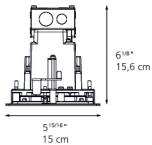

Dimensions

Packaging

1 Box

1 x 11-11/16" x 9-15/16" x 8-3/4" / 3.97 lbs - 29.5 cm x 25 cm x 22 cm / 1.8 kg

Light distribution

Direct

Red = Max Cd. Through Vertical plane

Blue = Max Cd. Through Horizontal plane