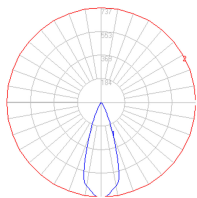

Dimensions

Packaging

1 Box

1 x 11-11/16" x 9-15/16" x 8-3/4" / 3.97 lbs - 29.5 cm x 25 cm x 22 cm / 1.8 kg

Light distribution

Direct

Red = Max Cd. Through Vertical plane

Blue = Max Cd. Through Horizontal plane