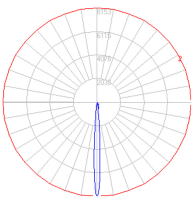

Luminaire weight

2.87 lbs / 1.3 kg

Warranty

5 year limited warranty

Red = Max Cd. Through Vertical plane

Blue = Max Cd. Through Horizontal plane