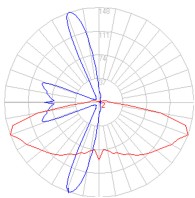

■ Anthracite grey

Materials

- Body in aluminum

Specifications

Delivered lumens	76lm
Light output ratio	6.91lm/W
Power consumption	11W
Led type	10W Array*
CCT (Correlated Color Temperature)	3000K
CRI (Color Rendering Index)	>80
Life expectancy	50000Hrs
Control type	On/Off
Input Voltage	120V
Driver	- 1 x
BUG Rating	B0-U3-G1

Features & Accessories

- Electronic driver integrated
- Standard non dimmable
- For dimming options, please consult with your Artemide Sales Representative

Dimensions

Packaging

1 Box

1 x 8-3/8" x 8-3/8" x 8-3/4" / 6.13 lbs - 21 cm x 21 cm x 22 cm / 2.78 kg

Light distribution

Direct/Indirect

Luminaire weight

5.4 lbs / 2.45 kg

Warranty

5 year limited warranty

Red = Max Cd. Through Vertical plane

Blue = Max Cd. Through Horizontal plane