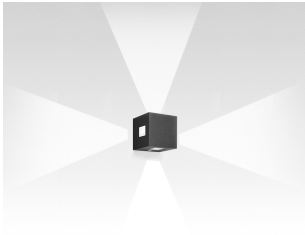

Effetto square wall 4 large beams 3000K

SPECIFICATIONS

T42004LW28

Design By

Ernesto Gismondi

Collection

Outdoor

Colors & Finishes

■ Anthracite grey

Materials

- Body in aluminum

Specifications

Delivered lumens	76lm
Light output ratio	6.91lm/W
Power consumption	11W
Led type	10W Array*
CCT (Correlated Color Temperature)	3000K
CRI (Color Rendering Index)	>80
Life expectancy	50000Hrs
Control type	On/Off
Input Voltage	120V
Driver	- 1 x
BUG Rating	B0-U3-G1

Features & Accessories

- Electronic driver integrated
- Standard non dimmable
- For dimming options, please consult with your Artemide Sales Representative

Dimensions

Packaging

1 Box

1 x 8-3/8" x 8-3/8" x 8-3/4" / 6.13 lbs - 21 cm x 21 cm x 22 cm / 2.78 kg