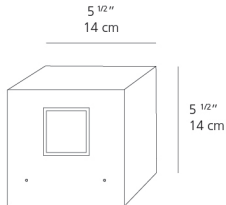

■ Anthracite grey

Materials

- Body in aluminum

Specifications

Delivered lumens	76lm
Light output ratio	6.91lm/W
Power consumption	11W
Led type	10W Array*
CCT (Correlated Color Temperature)	3000K
CRI (Color Rendering Index)	>80
Life expectancy	50000Hrs
Control type	On/Off
Input Voltage	120V
Driver	- 1 x
BUG Rating	B0-U3-G1

Features & Accessories

- Electronic driver integrated
- Standard non dimmable
- For dimming options, please consult with your Artemide Sales Representative

Dimensions

Packaging

1 Box

1 x 8-3/8" x 8-3/8" x 8-3/4" / 6.13 lbs - 21 cm x 21 cm x 22 cm / 2.78 kg

Light distribution

Direct/Indirect

Luminaire weight

5.4 lbs / 2.45 kg

Warranty

5 year limited warranty

Red = Max Cd. Through Vertical plane

Blue = Max Cd. Through Horizontal plane