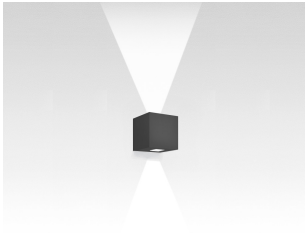

Effetto square wall 2 large beams 3000K

SPECIFICATIONS

T42012LW28

Design By

Ernesto Gismondi

Collection

Outdoor

Colors & Finishes

■ Anthracite grey

Materials

- Body in aluminum

Specifications

Delivered lumens	109lm
Light output ratio	15.57lm/W
Power consumption	7W
Led type	6.5W Array*
CCT (Correlated Color Temperature)	3000K
CRI (Color Rendering Index)	>80
Life expectancy	50000Hrs
Control type	On/Off
Input Voltage	120V
Driver	TCI - 1 x DC-12W-700MA-BMU
BUG Rating	B0-U2-G0

Features & Accessories

- Electronic driver integrated
- Standard non dimmable
- For dimming options, please consult with your Artemide Sales Representative