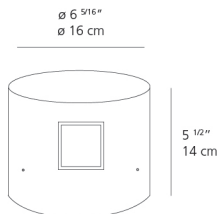

White RAL9002

Materials

- Body in aluminum

Specifications

Delivered lumens	23lm
Light output ratio	5lm/W
Power consumption	4.6W
Led type	4W Array*
CCT (Correlated Color Temperature)	3000K
CRI (Color Rendering Index)	>80
Life expectancy	50000Hrs
Control type	On/Off
Input Voltage	120V
Driver	TCl - 1 x DC-12W-700MA-BMU
BUG Rating	B0-U0-G0

Features & Accessories

- Electronic driver integrated
- Standard non dimmable
- For dimming options, please consult with your Artemide Sales Representative

Dimensions

Packaging

1 Box

1 x 8-3/8" x 8-3/8" x 8-3/4" / 6.33 lbs - 21 cm x 21 cm x 22 cm / 2.87 kg

Light distribution

Direct

Luminaire weight

5.6 lbs / 2.54 kg

Red = Max Cd. Through Vertical plane

Blue = Max Cd. Through Horizontal plane

Warranty

5 year limited warranty