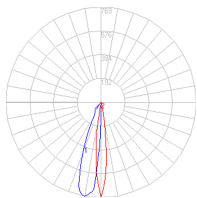

White RAL9002

Materials

- Body in aluminum

Specifications

Delivered lumens	23lm
Light output ratio	5lm/W
Power consumption	4.6W
Led type	4W Array*
CCT (Correlated Color Temperature)	3000K
CRI (Color Rendering Index)	>80
Life expectancy	50000Hrs
Control type	On/Off
Input Voltage	120V
Driver	TCl - 1 x DC-12W-700MA-BMU
BUG Rating	B0-U0-G0

Features & Accessories

- Electronic driver integrated
- Standard non dimmable
- For dimming options, please consult with your Artemide Sales Representative

Dimensions

Packaging

1 Box

1 x 8-3/8" x 8-3/8" x 8-3/4" / 6.33 lbs - 21 cm x 21 cm x 22 cm / 2.87 kg

Light distribution

Direct

Luminaire weight

5.6 lbs / 2.54 kg

Red = Max Cd. Through Vertical plane

Blue = Max Cd. Through Horizontal plane

Warranty

5 year limited warranty