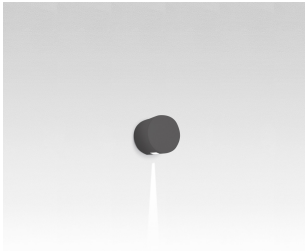

Effetto round wall 1 narrow beam 3000K

SPECIFICATIONS

T42121NW28

Design By

Ernesto Gismondi

Collection

Outdoor

Colors & Finishes

Anthracite grey

Materials

- Body in aluminum

Specifications

Delivered lumens	23lm
Light output ratio	5lm/W
Power consumption	4.6W
Led type	4W Array*
CCT (Correlated Color Temperature)	3000K
CRI (Color Rendering Index)	>80
Life expectancy	50000Hrs
Control type	On/Off
Input Voltage	120V
Driver	TCl - 1 x DC-12W-700MA-BMU
BUG Rating	B0-U0-G0

Light distribution

Direct

Luminaire weight

5.6 lbs / 2.54 kg

Warranty

5 year limited warranty

Red = Max Cd. Through Vertical plane

Blue = Max Cd. Through Horizontal plane