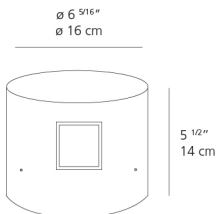

Anthracite grey

Materials

- Body in aluminum

Specifications

Delivered lumens	23lm
Light output ratio	5lm/W
Power consumption	4.6W
Led type	4W Array*
CCT (Correlated Color Temperature)	3000K
CRI (Color Rendering Index)	>80
Life expectancy	50000Hrs
Control type	On/Off
Input Voltage	120V
Driver	TCl - 1 x DC-12W-700MA-BMU
BUG Rating	B0-U0-G0

Features & Accessories

- Electronic driver integrated
- Standard non dimmable
- For dimming options, please consult with your Artemide Sales Representative

Dimensions

Packaging

1 Box

1 x 8-3/8" x 8-3/8" x 8-3/4" / 6.33 lbs - 21 cm x 21 cm x 22 cm / 2.87 kg

Light distribution

Direct

Luminaire weight

5.6 lbs / 2.54 kg

Warranty

5 year limited warranty

Red = Max Cd. Through Vertical plane

Blue = Max Cd. Through Horizontal plane