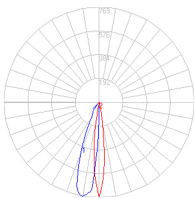

Anthracite grey

Materials

- Body in aluminum

Specifications

Delivered lumens	23lm
Light output ratio	5lm/W
Power consumption	4.6W
Led type	4W Array*
CCT (Correlated Color Temperature)	3000K
CRI (Color Rendering Index)	>80
Life expectancy	50000Hrs
Control type	On/Off
Input Voltage	120V
Driver	TCl - 1 x DC-12W-700MA-BMU
BUG Rating	B0-U0-G0

Features & Accessories

- Electronic driver integrated
- Standard non dimmable
- For dimming options, please consult with your Artemide Sales Representative

Dimensions

Packaging

1 Box

1 x 8-3/8" x 8-3/8" x 8-3/4" / 6.33 lbs - 21 cm x 21 cm x 22 cm / 2.87 kg

Light distribution

Direct

Luminaire weight

5.6 lbs / 2.54 kg

Warranty

5 year limited warranty

Red = Max Cd. Through Vertical plane

Blue = Max Cd. Through Horizontal plane