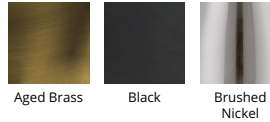

WAC LIGHTING

Fixture Type: _____

Catalog Number: _____

Project: _____

Location: _____

Eero Swing Arm 3000K

Model & Size	Color Temp & CRI	Watt	Voltage	LED Lumens	Delivered Lumens	Finish
BL-49018 18"	3000K 90	9W	100-240 VAC	200	111	AB Aged Brass BK Black BN Brushed Nickel

Example: **BL-49018-AB**

DESCRIPTION

A rotating light and laterally adjusting arm for targeted and powerful task lighting.

FEATURES

- Install on both bed sides
- Rotatable arm and fixture
- On-off switch on fixture
- Finger touch dimming
- Driver conceals within the canopy
- 5 Year warranty

SPECIFICATIONS

Color Temp:	3000K
Input:	100-240 VAC, 50/60Hz
CRI:	90
Rated Life:	50000 Hours
Standards:	ETL, cETL
	Damp Location Listed
Construction:	Aluminum hardware

FINISHES

LINE DRAWING