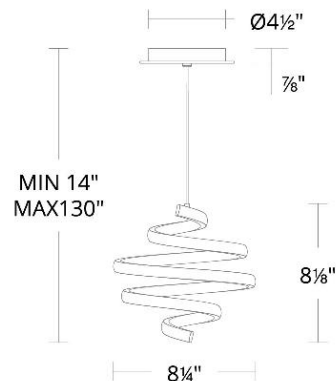

SPECIFICATIONS

Color Temp:	4000K,3000K,2700K,3500K
Input:	120/277V,50/60Hz
CRI:	90
Dimming:	ELV: 100-10% ,TRIAC: 100-5%
Rated Life:	50000 Hours
Standards:	ETL, cETL Damp Location Listed
Construction:	Aluminum body with silicon diffuser

FINISHES:

Black

LINE DRAWING:

PD-19406