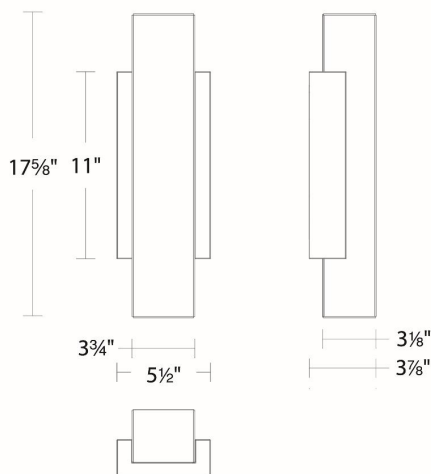

REPLACEMENT PARTS

RPL-SHA-55318 - Fabric shade

FINISHES:

Black

LINE DRAWING:

WS-55318