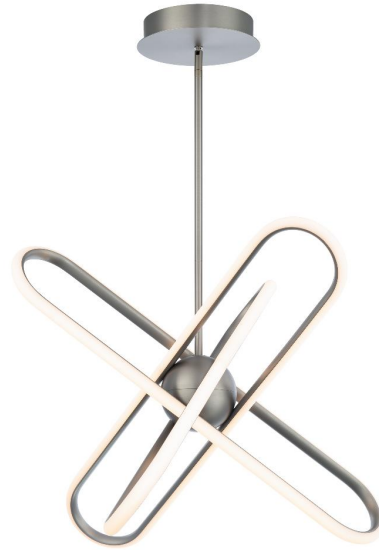

## Valerius

Chandelier 3000K

| Model & Size | Color Temp & CRI | Finish                        | Watt | LED Lumens | Delivered Lumens |
|--------------|------------------|-------------------------------|------|------------|------------------|
| PD-37224 24" | 3000K 90         | BK Black<br>BN Brushed Nickel | 34W  | 3500       | 1897             |

### FEATURES

- Omnidirectional diffused illumination
- Three 12" and one 6" downrods included (additional downrods available)
- Spin-on round canopy with minimal hardware
- May be mounted on a sloped ceiling
- Driver concealed within the canopy
- 5 Year warranty

### REPLACEMENT PARTS

- ROD-I06-PC127T-BK - 6" rod
- ROD-I06-PC127T-BN - 6" rod
- ROD-I12-PC127T-BK - 12" rod
- ROD-I12-PC127T-BN - 12" rod
- HDW-BA22-CE - Hardware Pack