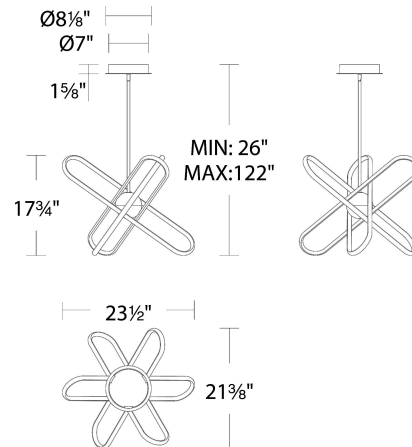

FINISHES:

LINE DRAWING: