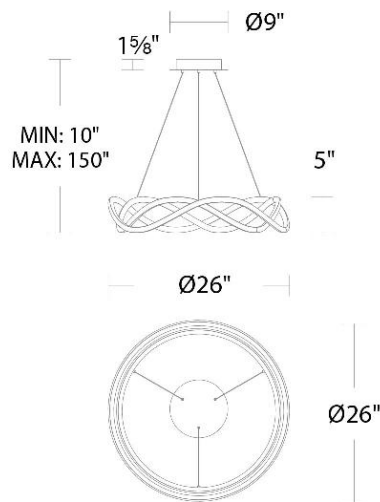

SPECIFICATIONS

Color Temp:	3500K,2700K,3000K,4000K
Input:	120-277V,50/60Hz
CRI:	90
Dimming:	ELV: 100-10% ,TRIAC: 100-5%
Rated Life:	50000 Hours
Standards:	ETL, cETL Damp Location Listed
Construction:	Aluminum body, silicone diffuser

FINISHES:

Black

LINE DRAWING:

PD-67426