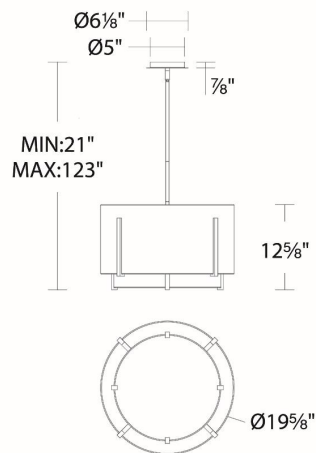

WAC LIGHTING

Strum

Pendant 3000K

Fixture Type: _____

Catalog Number: _____

Project: _____

Location: _____

Model & Size	Color Temp	Finish	LED Watts	LED Lumens	Delivered Lumens
PD-35320 20"	3000K	BK Black	24W	1348	877

FINISHES:

Black

LINE DRAWING:

PD-35320