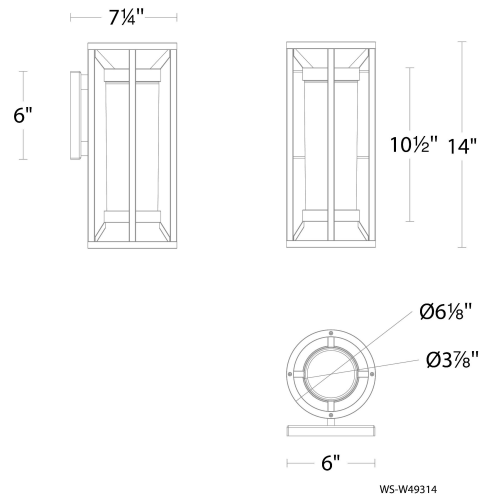

WAC LIGHTING

Roslyn

Outdoor Wall Sconce 3000K

Fixture Type: _____

Catalog Number: _____

Project: _____

Location: _____

Model & Size	Color Temp	Finish	LED Watts	LED Lumens	Delivered Lumens
WS-W49314 14"	3000K	BK Black	13W	1000	688

REPLACEMENT PARTS

- RPL-LEN-49314 - Glass lens
- RPL-GLA-49314 - Glass shade

FINISHES:

Black

LINE DRAWING:

WAC LIGHTING

Roslyn

Outdoor Wall Sconce 3000K