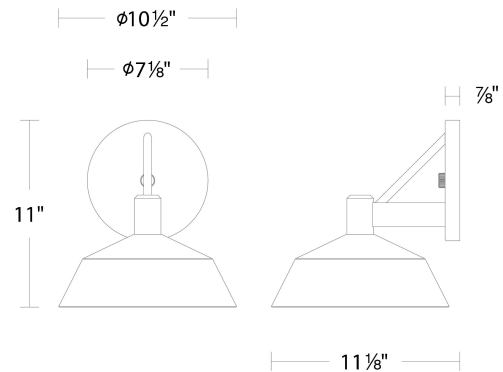

Fixture Type: _____

Catalog Number: _____

Project: _____

Location: _____

Rockport

Outdoor Wall Sconce 3000K

Model & Size	Color Temp & CRI	Finish	Watt	LED Lumens	Delivered Lumens
WS-W77211 11"	3000K 90	AL Brushed Aluminum BK Black	17W	1346	763

FINISHES:

Brushed
Aluminum

Black

LINE DRAWING:

WS-W77211