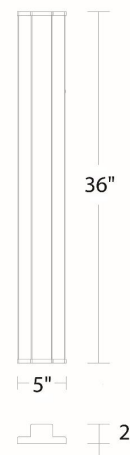

LINE DRAWING: