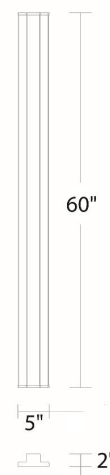

LINE DRAWING: