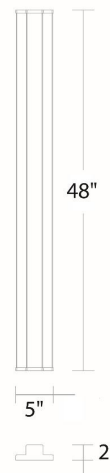

LINE DRAWING: