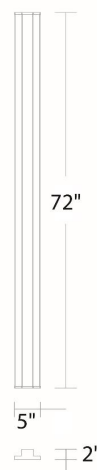

WAC LIGHTING

Revels

Outdoor Wall Sconce

Fixture Type: _____

Catalog Number: _____

Project: _____

Location: _____

Model & Size	Color Temp	Finish	LED Watts	LED Lumens	Delivered Lumens
WS-W13324 24"	3000K	BK Black	13W	300	193
	3500K		13W	300	193
	4000K		13W	300	193

Catalog Number: _____

Project: _____

Location: _____

Model & Size	Color Temp	Finish	LED Watts	LED Lumens	Delivered Lumens
WS-W13336 36"	3000K	BK Black	17W	400	256
	3500K		17W	400	256
	4000K		17W	400	256

Example: **WS-W13336-40-BK**

Catalog Number: _____

Project: _____

Location: _____

Model & Size	Color Temp	Finish	LED Watts	LED Lumens	Delivered Lumens
WS-W13348 48"	3000K	BK Black	24W	555	358
	3500K		24W	555	358
	4000K		24W	555	358

Example: **WS-W13348-40-BK**

FINISHES:

Black

LINE DRAWING:

WS-W13372