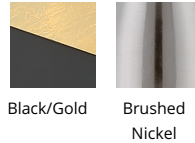

### Mini Pendant 3000K

Model & Size	Color Temp & CRI	Finish	Watt	LED Lumens	Delivered Lumens
PD-89210 10"	3000K 90	BK/GO Black/Gold BN Brushed Nickel	20W	2500	1392

Example: **PD-89210-BN**

For custom requests please contact [customs@wacighting.com](mailto:customs@wacighting.com)

#### SPECIFICATIONS

Color Temp:	3000K
Input:	120/277 VAC,50/60Hz
CRI:	90
Dimming:	ELV: 100-10% ,TRIAC: 100-10%
Rated Life:	50000 Hours
Standards:	ETL, cETL,Title 24 JA8-2019 Compliant Damp Location Listed
Construction:	Aluminum body, etched acrylic diffuser

#### FINISHES:

Black/Gold

Brushed  
Nickel