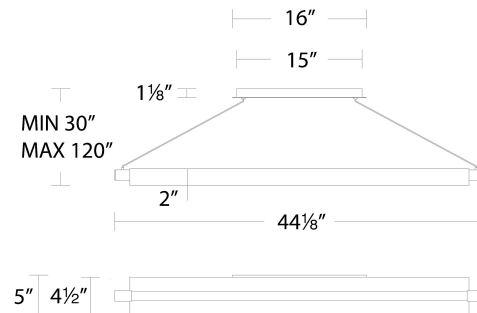

LINE DRAWING: