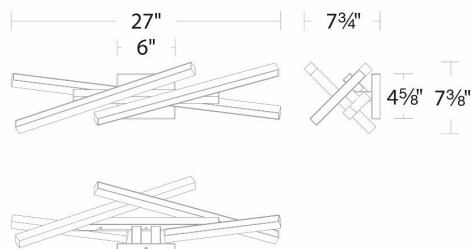

FINISHES:

Black

LINE DRAWING:

WS-73127