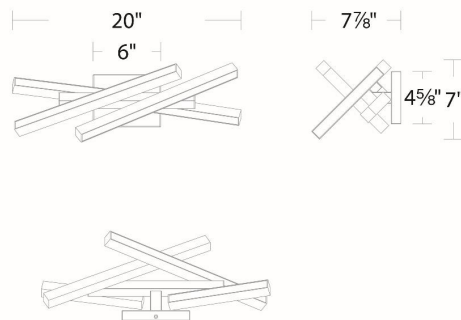

LINE DRAWING: