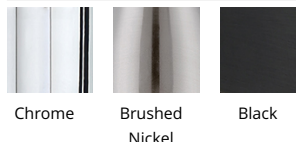

WAC LIGHTING

Parallax

Flush Mount

Fixture Type: _____

Catalog Number: _____

Project: _____

Location: _____

Model & Size	Color Temp	Finish	LED Watts	LED Lumens	Delivered Lumens
FM-73116 16"	2700K	BK Black	28W	2150	1264
	3000K	BN Brushed Nickel	28W	2150	1352
	3500K	CH Chrome	28W	2150	1346

Example: **FM-73116-35-CH**

For custom requests please contact customs@wacighting.com

DESCRIPTION

Effortlessly deliberate. A ceiling mount or wall sconce of exaggerated proportions. Unparalleled.

FEATURES

- Built in color temperature adjustability. Switch from 2700K/3000K/3500K
- 5 year warranty

SPECIFICATIONS

Color Temp:	3500K,3000K,2700K
Input:	120/277 VAC,50/60Hz
CRI:	90
Dimming:	ELV: 100-5% ,TRIAC: 100-10%
Rated Life:	50000 Hours
Mounting:	Can be mounted on ceiling or wall in all orientations
Standards:	ETL, cETL Damp Location Listed
Construction:	Aluminum body, PC diffuser

FINISHES:

Chrome

Brushed Nickel

Black

LINE DRAWING:

FM-73116