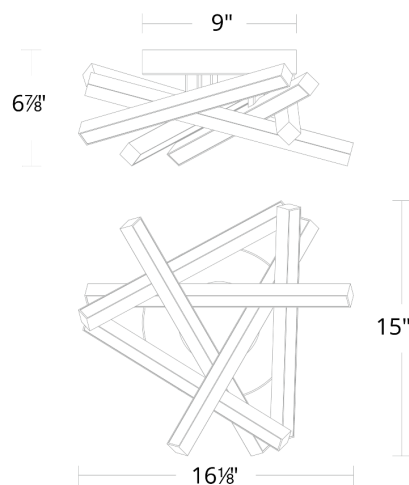

FINISHES:

Chrome

Brushed Nickel

Black

LINE DRAWING:

FM-73116