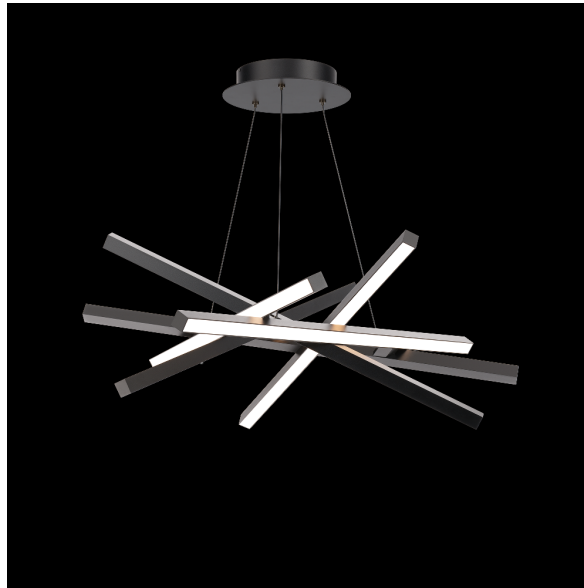

WAC LIGHTING

Parallax

Pendant 3000K

Fixture Type: _____

Catalog Number: _____

Project: _____

Location: _____

Model & Size	Color Temp	Finish	LED Watts	LED Lumens	Delivered Lumens
PD-73134 34"	3000K	BK Black	42W	2645	1664

Example: **PD-73134-BK**

For custom requests please contact customs@wacighting.com

DESCRIPTION

Effortlessly deliberate. A complex array of slender light bars create crisp lines, adding a sculptural feel to any space.

FEATURES

- Low profile, adjustable powered aircraft cables for an ultra-clean look
- Spin-on round canopy with minimal hardware
- May be mounted on a sloped ceiling
- Driver concealed within the canopy
- 5 Year warranty

SPECIFICATIONS

Color Temp:	3000K
Input:	120-277V,50/60Hz
CRI:	90
Dimming:	TRIAC: 100-5%
Rated Life:	50000 Hours
Standards:	ETL, cETL Damp Location Listed
Construction:	Extruded aluminum frame with PC diffuser