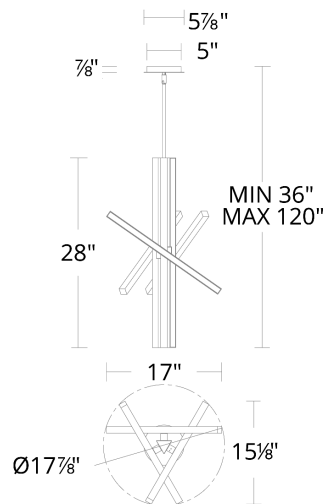

FEATURES

- Rotatable arms for desired look
- Three 12" and one 6" downrods included (additional downrods available)
- Spin-on round canopy with minimal hardware
- May be mounted on a sloped ceiling
- Driver concealed within the canopy
- 5 Year warranty

SPECIFICATIONS

Color Temp:	3000K
Input:	120/277V,50/60Hz
CRI:	90
Dimming:	TRIAC: 100-10%
Rated Life:	50000 Hours
Standards:	ETL, cETL Damp Location Listed
Construction:	Extruded aluminum frame with PC diffuser

REPLACEMENT PARTS

- RPL-ROD-IN06-BK-01 - 6" rod
- RPL-ROD-IN12-BK-01 - 12" rod

FINISHES:

Black

LINE DRAWING:

PD-73128