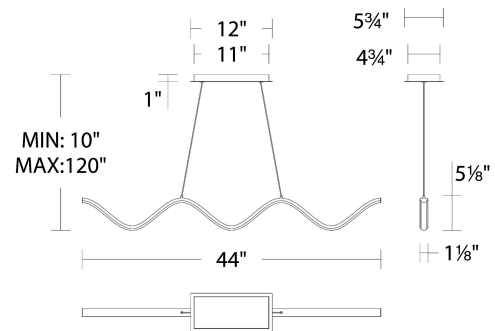

Example: **PD-33244-BN**

For custom requests please contact customs@waclighting.com

FEATURES

- Low profile, adjustable powered aircraft cables for an ultra-clean look
- Slide-on rectangular canopy design with minimal hardware
- May be mounted on a sloped ceiling
- Driver concealed within the canopy
- 5 Year warranty

REPLACEMENT PARTS

HDW-HY22-CE - Hardware Pack

FINISHES:

LINE DRAWING:

PD-33244