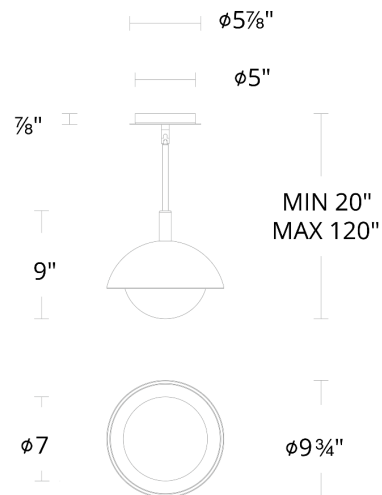

#### FEATURES

- Downlight with faux alabaster exterior and opal glass shade
- Three 12" and one 6" downrods included (additional downrods available)
- Spin-on round canopy with minimal hardware
- May be mounted on a sloped ceiling
- Faux alabaster. Like real stone, each piece is unique
- Driver concealed within the canopy
- 5 year warranty

#### LINE DRAWING:

PD43310