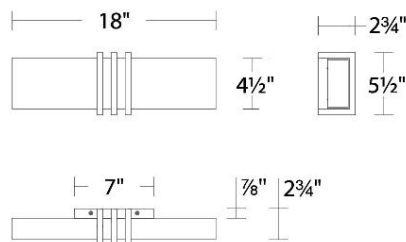

WAC LIGHTING

Minibar

Bathroom Vanity & Sconce 3000K

Fixture Type: _____

Catalog Number: _____

Project: _____

Location: _____

Model & Size	Color Temp	Finish	LED Watts	LED Lumens	Delivered Lumens
WS-75318 18"	3000K	BK Black BN Brushed Nickel	19W	1985	1213

Example: **WS-75318-BN**

For custom requests please contact customs@wacighting.com

DESCRIPTION

Dissected design. A trio of bands encircling a luminous rectangular bar, accenting its style and flair.

FEATURES

- Frontlight with acrylic diffuser
- Built in color temperature adjustability. Switch from 2700K/3000K/3500K
- ACLED driverless technology

SPECIFICATIONS

Color Temp:	3000K
Input:	120 VAC,50/60Hz
CRI:	90
Dimming:	ELV: 100-5% ,TRIAC: 100-5%
Rated Life:	60000 Hours
Mounting:	Can be mounted on wall in all orientations
Standards:	ETL, cETL, Title 24 JA8 Compliant Damp Location Listed
Construction:	Metal body with acrylic diffuser

FINISHES:

LINE DRAWING:

WS-75318