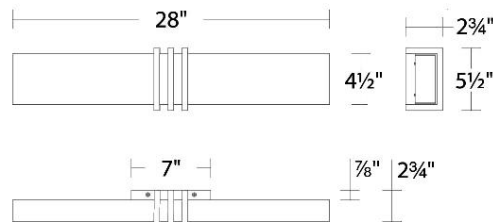

Fixture Type: _____

Catalog Number: _____

Project: _____

Location: _____

Model & Size	Color Temp	Finish	LED Watts	LED Lumens	Delivered Lumens
WS-75328 28"	3000K	BK Black BN Brushed Nickel	24W	2550	1557

Example: **WS-75328-BN**

FINISHES:

Brushed
Nickel

Black

LINE DRAWING:

WS-75328