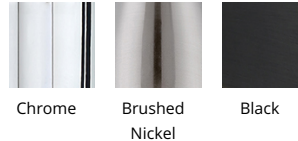

## Marques

Flush Mount 3000K

Model & Size	Color Temp & CRI	Finish	Watt	LED Lumens	Delivered Lumens
FM-43222 22"	3000K 90	BK Black BN Brushed Nickel CH Chrome	41W	2300	1146

Example: **FM-43222-CH**

For custom requests please contact [customs@wacighting.com](mailto:customs@wacighting.com)

### SPECIFICATIONS

Color Temp:	3000K
Input:	120 VAC,50/60Hz
CRI:	90
Dimming:	ELV: 100-10% ,TRIAC: 100-10%
Rated Life:	50000 Hours
Mounting:	Can be mounted on ceiling or wall in all orientations
Standards:	ETL, cETL,Title 24 JA8-2019 Compliant Damp Location Listed
Construction:	Aluminum body, silicone diffuser

### FINISHES:

Chrome

Brushed Nickel

Black