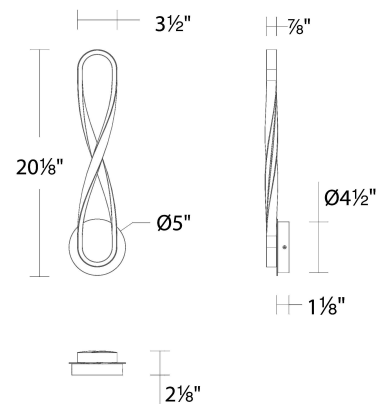

### REPLACEMENT PARTS

HDW-HY22-CE - Hardware Pack

### LINE DRAWING:

WS-79220