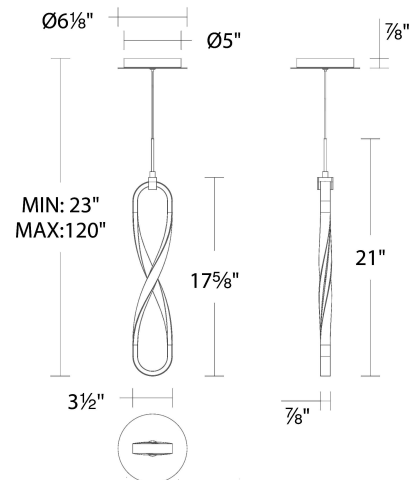

FINISHES:

LINE DRAWING: