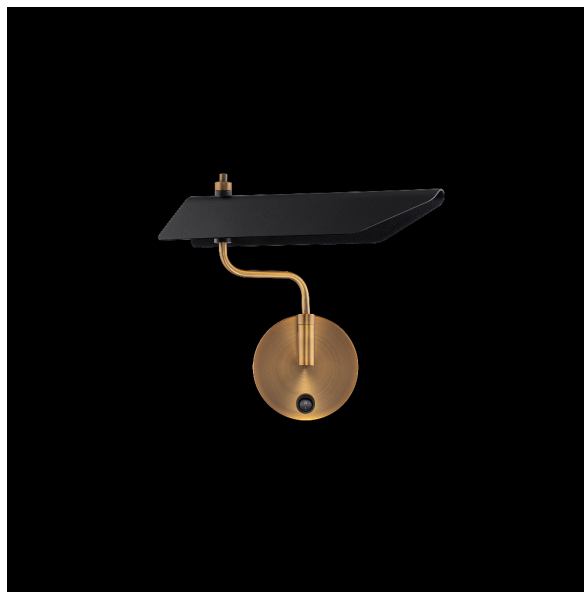

WAC LIGHTING

Loyd

Swing Arm 3000K

Fixture Type: _____

Catalog Number: _____

Project: _____

Location: _____

| Model & Size | Color Temp | Finish | LED Watts | LED Lumens | Delivered Lumens |
|--------------|------------|------------------------|-----------|------------|------------------|
| BL-69317 17" | 3000K | BK/AB Black/Aged Brass | 11W | 832 | 486 |

Example: **BL-69317-BK/AB**

For custom requests please contact customs@wacighting.com

DESCRIPTION

Enveloping light. A modern, folded design with a bold exterior offering gracefully reflected light.

FEATURES

- On/off toggle switch on the canopy
- Light source offers 180 degree rotation
- Driver concealed within the canopy
- 5 year warranty

SPECIFICATIONS

| | |
|---------------|-----------------------------------|
| Color Temp: | 3000K |
| Input: | 120/277 VAC, 50/60Hz |
| CRI: | 90 |
| Rated Life: | 50000 Hours |
| Standards: | ETL, cETL Damp Location Listed |
| Construction: | Metal frame with PC diffuser |

FINISHES:

Black/Aged
Brass

LINE DRAWING:

BL-69317