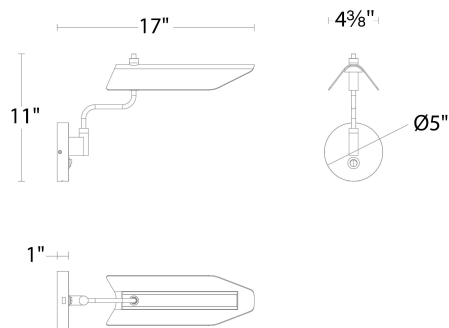

- On/off toggle switch on the canopy
- Light source offers 180 degree rotation
- Driver concealed within the canopy
- 5 year warranty

SPECIFICATIONS

| | |
|---------------|-----------------------------------|
| Color Temp: | 3000K |
| Input: | 120/277 VAC, 50/60Hz |
| CRI: | 90 |
| Rated Life: | 50000 Hours |
| Standards: | ETL, cETL Damp Location Listed |
| Construction: | Metal frame with PC diffuser |

FINISHES:

Black/Aged
Brass

LINE DRAWING:

BL-69317