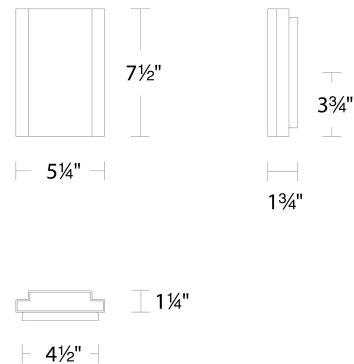

Fixture Type: _____

Catalog Number: _____

Project: _____

Location: _____

Layne

Wall Sconce

Model & Size	Color Temp & CRI	Finish	Watt	LED Lumens	Delivered Lumens
WS-81208 8"	2700K 90	BK Black	11W	621	228
	3000K 90	BN Brushed Nickel	11W	648	238
	3500K 90		11W	625	228

Example: **WS-81208-35-BN**

For custom requests please contact customs@wacighting.com

FEATURES

- Up and downlight illumination
- Built in color temperature adjustability. Switch from 2700K/3000K/3500K
- ACLED driverless technology
- 5 Year warranty

SPECIFICATIONS

Color Temp:	2700K,3000K,3500K
Input:	120 VAC,50/60Hz
CRI:	90
Dimming:	ELV: 100-10% ,TRIAC: 100-10%
Rated Life:	54000 Hours
Mounting:	Can be mounted on wall in all orientations
Standards:	ETL, cETL,Title 24 JA8-2019 Compliant Damp Location Listed
Construction:	Aluminum body, glass diffuser

FINISHES:

LINE DRAWING:

WS-81208