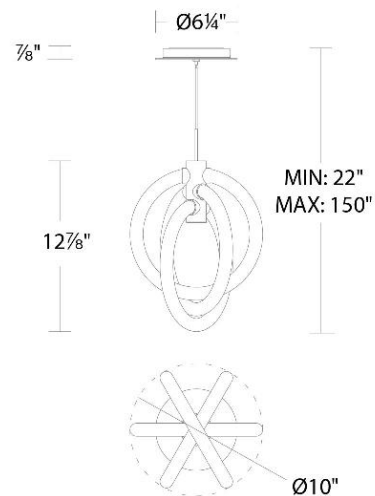

WAC LIGHTING

Knot

Mini Pendant 4CCT

Fixture Type: _____

Catalog Number: _____

Project: _____

Location: _____

Model & Size	Color Temp	Finish	LED Watts	LED Lumens	Delivered Lumens
PD-27413 13"	2700K	AB Aged Brass	27 W	4000	2045
	3000K	BK Black	27 W	4000	2045
	3500K		27 W	4000	2045
	4000K		27 W	4000	2045

Example: **PD-27413-40-BK**

For custom requests please contact customs@wacighting.com

DESCRIPTION

Charming. This dynamic mini pendant is comprised rings interlinked together to create a stunning structure of light. Suspended by an aircraft cable with an elegant metal collar for a clean transition.

SPECIFICATIONS

Color Temp:	4000K,2700K,3500K,3000K
Input:	120/277V,50/60Hz
CRI:	90
Dimming:	ELV: 100-10% ,TRIAC: 100-5%
Rated Life:	50000 Hours
Standards:	ETL, cETL Damp Location Listed
Construction:	Aluminum hardware with silicon diffuser

FINISHES:

LINE DRAWING:

PD-27413