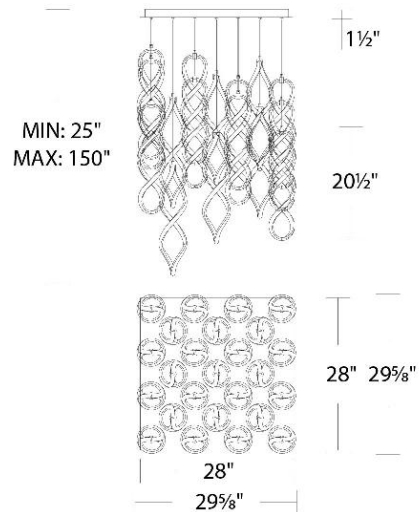

FINISHES:

LINE DRAWING: