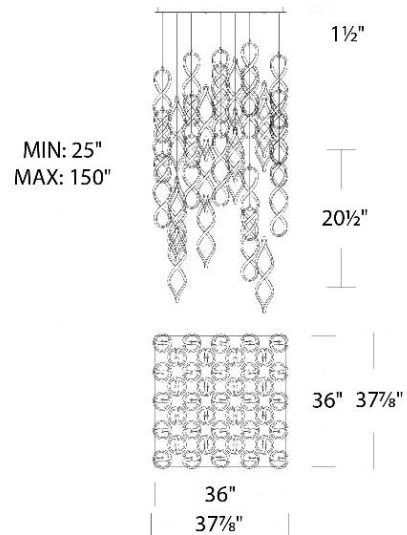

FEATURES

- Omnidirectional diffused illumination
- Low profile, adjustable powered aircraft cables for an ultra-clean look
- Built in color temperature adjustability. Switch from 2700K/3000K/3500K/4000K
- NEC CODE (314.24) requires that ceiling outlet boxes in the U.S. support up to 50 lbs.
- This fixture in the 25 & 41 light format exceeds 50 lbs. and must be installed adequately on the ceiling with weight distributed evenly on the mounting backplate.
- Driver concealed within the canopy

SPECIFICATIONS

Color Temp:	2700K/3000K/3500K/4000K
Input:	120-277V,50/60Hz
CRI:	90
Dimming:	ELV: 100-10% , 0-10V: 100-5%,TRIAC: 100-5%
Rated Life:	50000 Hours
Standards:	ETL, cETL Damp Location Listed
Construction:	Aluminum body, silicone diffuser

FINISHES:

LINE DRAWING:

PD-47841S