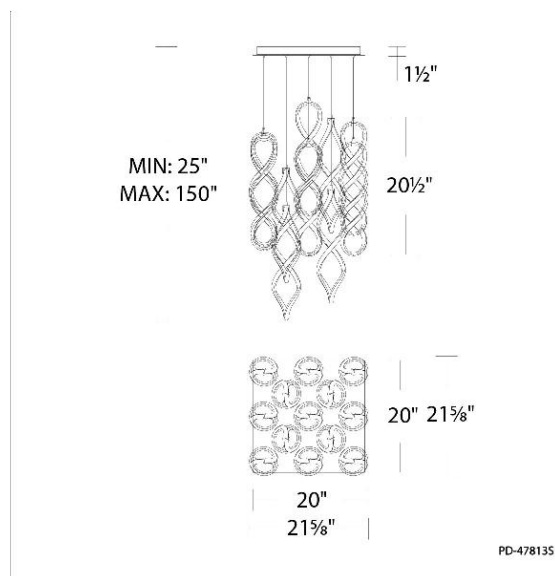

FINISHES:

LINE DRAWING:

WAC LIGHTING

Interlace

Square Multi Light 4CCT

Fixture Type: _____
 Catalog Number: _____
 Project: _____
 Location: _____

Model & Size	Color Temp & CRI	Watt	Lumens	Finish
PD-47825S 21" - 25 Lights	2 700K/3000K/3500K/4000K 90	536 W	24186	BK Black CH Chrome