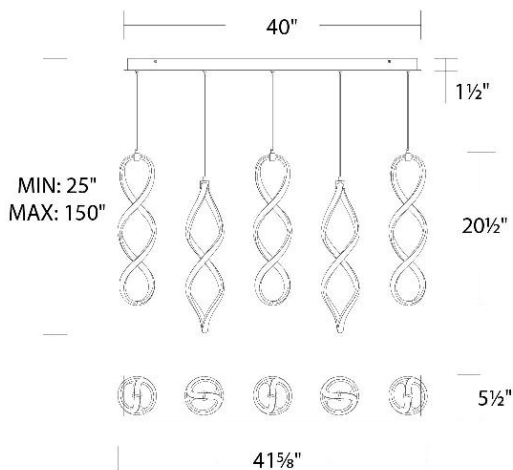

LINE DRAWING: