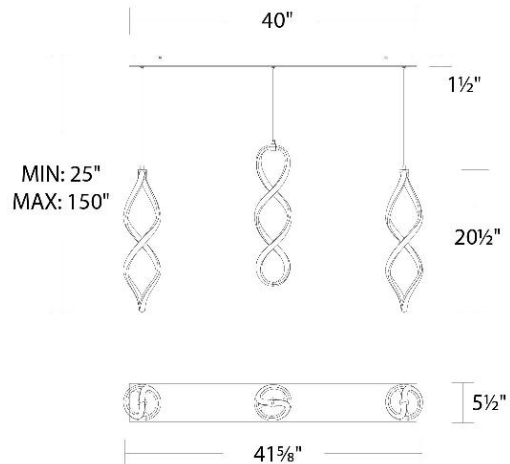

LINE DRAWING: