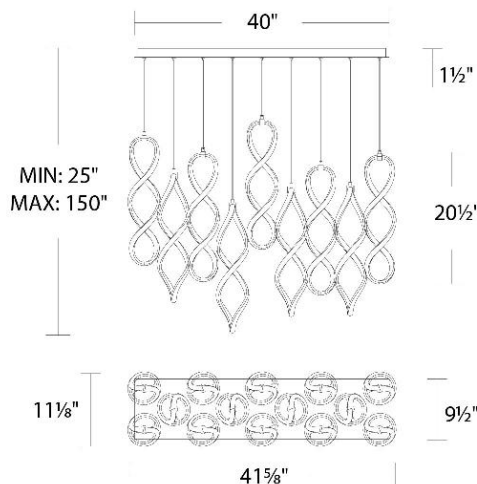

FINISHES:

Chrome

Black

LINE DRAWING:

PD-47814L

WAC LIGHTING

Interlace

Linear Multi Light 4CCT