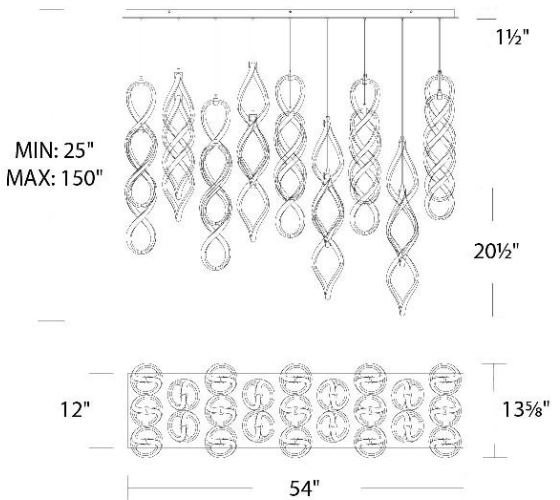

FINISHES:

Chrome Black

LINE DRAWING:

PD-47823L