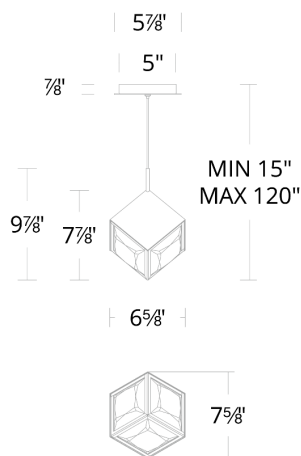

WAC LIGHTING

Ice Cube

Mini Pendant 3000K

Fixture Type: _____

Catalog Number: _____

Project: _____

Location: _____

Model & Size	Color Temp	Finish	LED Watts	LED Lumens	Delivered Lumens
PD-29308 8"	3000K	AB Aged Brass BK Black BN Brushed Nickel	11W	550	440

SPECIFICATIONS

Color Temp:	3000K
Input:	120/277 VAC,50/60Hz
CRI:	90
Dimming:	ELV: 100-10%
Rated Life:	50000 Hours
Standards:	ETL, cETL Damp Location Listed
Construction:	Steel frame with K9 crystal diffuser

FINISHES:

Brushed Nickel Black Aged Brass

LINE DRAWING:

PD-29308