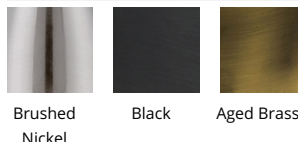

WAC LIGHTING

Ice Cube

Mini Pendant 3000K

Fixture Type: _____

Catalog Number: _____

Project: _____

Location: _____

Model & Size	Color Temp	Finish	LED Watts	LED Lumens	Delivered Lumens
PD-29308 8"	3000K	AB Aged Brass BK Black BN Brushed Nickel	11W	550	440

Example: **PD-29308-BN**

For custom requests please contact customs@wacighting.com

DESCRIPTION

Faceted like a hand-cut jewel, adding a dash of chic to a room's ensemble.

FEATURES

- K9 crystal
- Low profile, adjustable powered aircraft cables for an ultra-clean look
- Spin-on round canopy with minimal hardware
- May be mounted on a sloped ceiling
- Driver concealed within the canopy
- 5 year warranty

SPECIFICATIONS

Color Temp:	3000K
Input:	120/277 VAC,50/60Hz
CRI:	90
Dimming:	ELV: 100-10%
Rated Life:	50000 Hours
Standards:	ETL, cETL Damp Location Listed
Construction:	Steel frame with K9 crystal diffuser

FINISHES:

Brushed Nickel Black Aged Brass

LINE DRAWING:

PD-29308