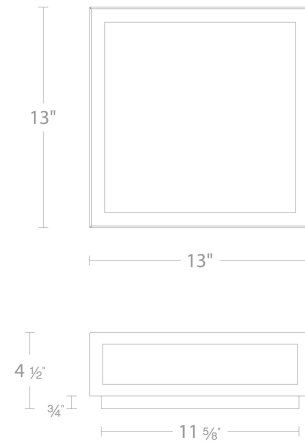

LINE DRAWING: