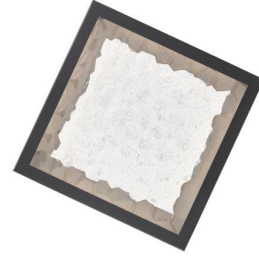

Fixture Type: _____

Catalog Number: _____

Project: _____

Location: _____

Hawthorne

Outdoor Ceiling Mount 3000K

Model & Size	Color Temp & CRI	Finish	Watt	LED Lumens	Delivered Lumens
FM-W33113 11"	3000K 90	BK Black	20W	941	684

Example: **FM-W33113-BK**

For custom requests please contact customs@wacighting.com

FEATURES

- Hammered glass panels on five sides
- Stainless steel textured reflector
- Driver concealed within the canopy
- 5 Year warranty

SPECIFICATIONS

Color Temp:	3000K
Input:	120/277 VAC,50/60Hz
CRI:	90
Dimming:	ELV: 100-10% ,TRIAC: 100-10%
Rated Life:	50000 Hours
Mounting:	Can be mounted on ceiling or wall in all orientations
Standards:	ETL, cETL,IP65 Wet Location Listed
Construction:	Aluminum body, hammered glass diffuser