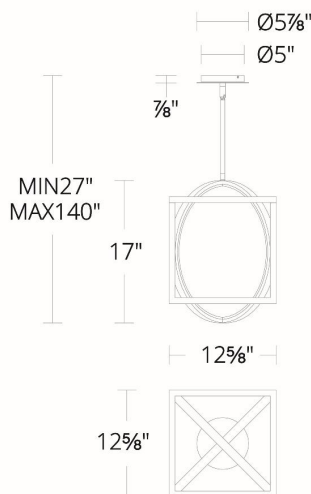

WAC LIGHTING

Geometrix

Pendant 3000K

Fixture Type: _____

Catalog Number: _____

Project: _____

Location: _____

Model & Size	Color Temp	Finish	LED Watts	LED Lumens	Delivered Lumens
PD-57317 17"	3000K	BK Black	28W	2149	1092

Example: **PD-57317-BK**

For custom requests please contact customs@wacighting.com

DESCRIPTION

Squaring the circle. LED infinity captured inside a clean, cubed architectural delight.

FEATURES

- Omnidirectional illumination with silicone diffuser
- Three 12" and one 6" downrods included (additional downrods available)
- Spin-on round canopy with minimal hardware
- May be mounted on a sloped ceiling
- Driver concealed within the canopy
- 5 year warranty

REPLACEMENT PARTS

ROD-I06-PC130T-BK - 6" rod

FINISHES:

Black

LINE DRAWING:

PD-57317

WAC LIGHTING

Geometrix

Pendant 3000K

Fixture Type: _____

Catalog Number: _____

Project: _____

Location: _____

Model & Size	Color Temp	Finish	LED Watts	LED Lumens	Delivered Lumens
PD-57327 27"	3000K	BK Black	35W	2715	1380

Example: **PD-57327-BK**