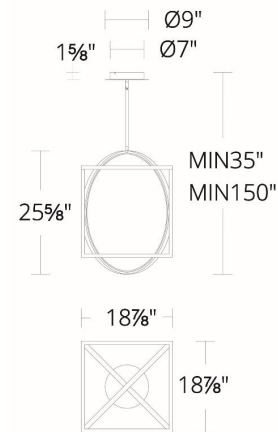

Example: **PD-57317-BK**

For custom requests please contact customs@wacighting.com

DESCRIPTION

Squaring the circle. LED infinity captured inside a clean, cubed architectural delight.

FEATURES

- Omnidirectional illumination with silicone diffuser
- Three 12" and one 6" downrods included (additional downrods available)
- Spin-on round canopy with minimal hardware
- May be mounted on a sloped ceiling
- Driver concealed within the canopy
- 5 year warranty

For custom requests please contact customs@wacighting.com

DESCRIPTION

Squaring the circle. LED infinity captured inside a clean, cubed architectural delight.

FEATURES

- Omnidirectional illumination with silicone diffuser
- Three 12" and one 6" downrods included (additional downrods available)
- Spin-on round canopy with minimal hardware
- May be mounted on a sloped ceiling
- Driver concealed within the canopy
- 5 year warranty

REPLACEMENT PARTS

ROD-I06-PC130T-BK - 6" rod

FINISHES:

Black

LINE DRAWING:

PD-57327