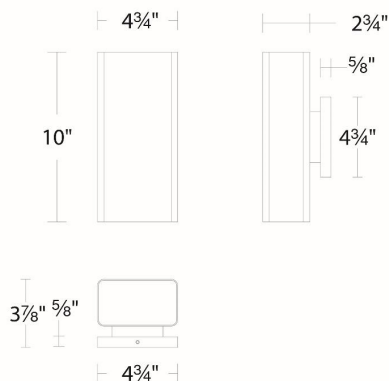

WAC LIGHTING

Edgely

Outdoor Wall Sconce

Fixture Type: _____

Catalog Number: _____

Project: _____

Location: _____

Model & Size	Color Temp	Finish	LED Watts	LED Lumens	Delivered Lumens
WS-W17310 10"	3000K	AL Brushed Aluminum	13W	765	313
	3500K	BK Black	13W	765	313
	4000K	WT White	13W	765	313

SPECIFICATIONS

Color Temp:	4000K,3500K,3000K
Input:	120 VAC,50/60Hz
CRI:	90
Dimming:	ELV: 100-5% ,TRIAC: 100-5%
Rated Life:	60000 Hours
Mounting:	Can be mounted on wall vertically or upside down
Standards:	ETL, cETL,IP65 Wet Location Listed
Construction:	Aluminum body with glass diffuser

FINISHES:

White Black Brushed Aluminum

LINE DRAWING:

WS-W17310