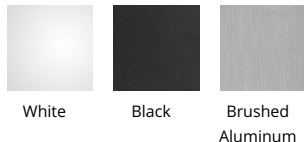

WAC LIGHTING

Edgely

Outdoor Wall Sconce

Fixture Type: _____

Catalog Number: _____

Project: _____

Location: _____

Model & Size	Color Temp	Finish	LED Watts	LED Lumens	Delivered Lumens
WS-W17310 10"	3000K	AL Brushed Aluminum	13W	765	313
	3500K	BK Black	13W	765	313
	4000K	WT White	13W	765	313

Example: **WS-W17310-40-WT**

For custom requests please contact customs@wacighting.com

DESCRIPTION

Precision, framed. A sleek design with sophisticated up and downward illumination.

FEATURES

- Top and bottom illumination
- Built in color temperature adjustability. Switch from 3000K/3500K/4000K
- ACLED driverless technology
- 5 year warranty

SPECIFICATIONS

Color Temp:	4000K,3500K,3000K
Input:	120 VAC,50/60Hz
CRI:	90
Dimming:	ELV: 100-5% ,TRIAC: 100-5%
Rated Life:	60000 Hours
Mounting:	Can be mounted on wall vertically or upside down
Standards:	ETL, cETL,IP65 Wet Location Listed
Construction:	Aluminum body with glass diffuser

FINISHES:

White Black Brushed Aluminum

LINE DRAWING:

WS-W17310