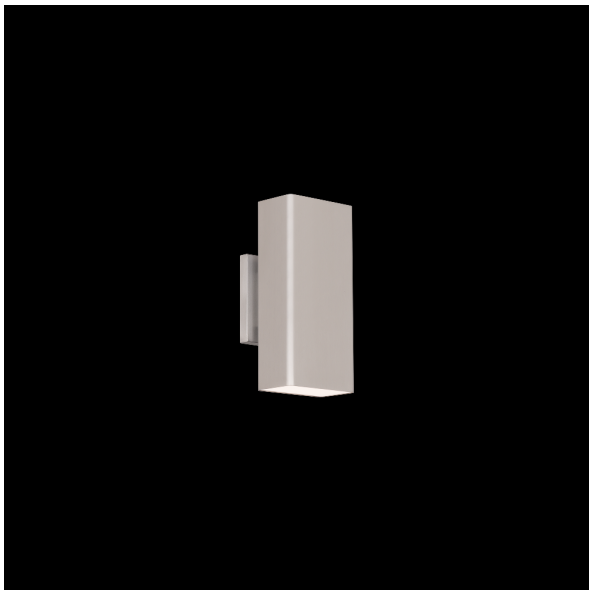

WAC LIGHTING

Edgely

Outdoor Wall Sconce

Fixture Type: _____

Catalog Number: _____

Project: _____

Location: _____

Model & Size	Color Temp	Finish	LED Watts	LED Lumens	Delivered Lumens
WS-W17310 10"	3000K	AL Brushed Aluminum	13W	765	313
	3500K	BK Black	13W	765	313
	4000K	WT White	13W	765	313

Example: **WS-W17310-40-WT**

For custom requests please contact customs@wacighting.com

DESCRIPTION

Precision, framed. A sleek design with sophisticated up and downward illumination.

FEATURES

- Top and bottom illumination
- Built in color temperature adjustability. Switch from 3000K/3500K/4000K
- ACLED driverless technology
- 5 year warranty

SPECIFICATIONS

Color Temp:	4000K,3500K,3000K
Input:	120 VAC,50/60Hz
CRI:	90
Dimming:	ELV: 100-5% ,TRIAC: 100-5%
Rated Life:	60000 Hours
Mounting:	Can be mounted on wall vertically or upside down
Standards:	ETL, cETL,IP65 Wet Location Listed
Construction:	Aluminum body with glass diffuser

FINISHES:

White Black Brushed Aluminum

LINE DRAWING:

WS-W17310